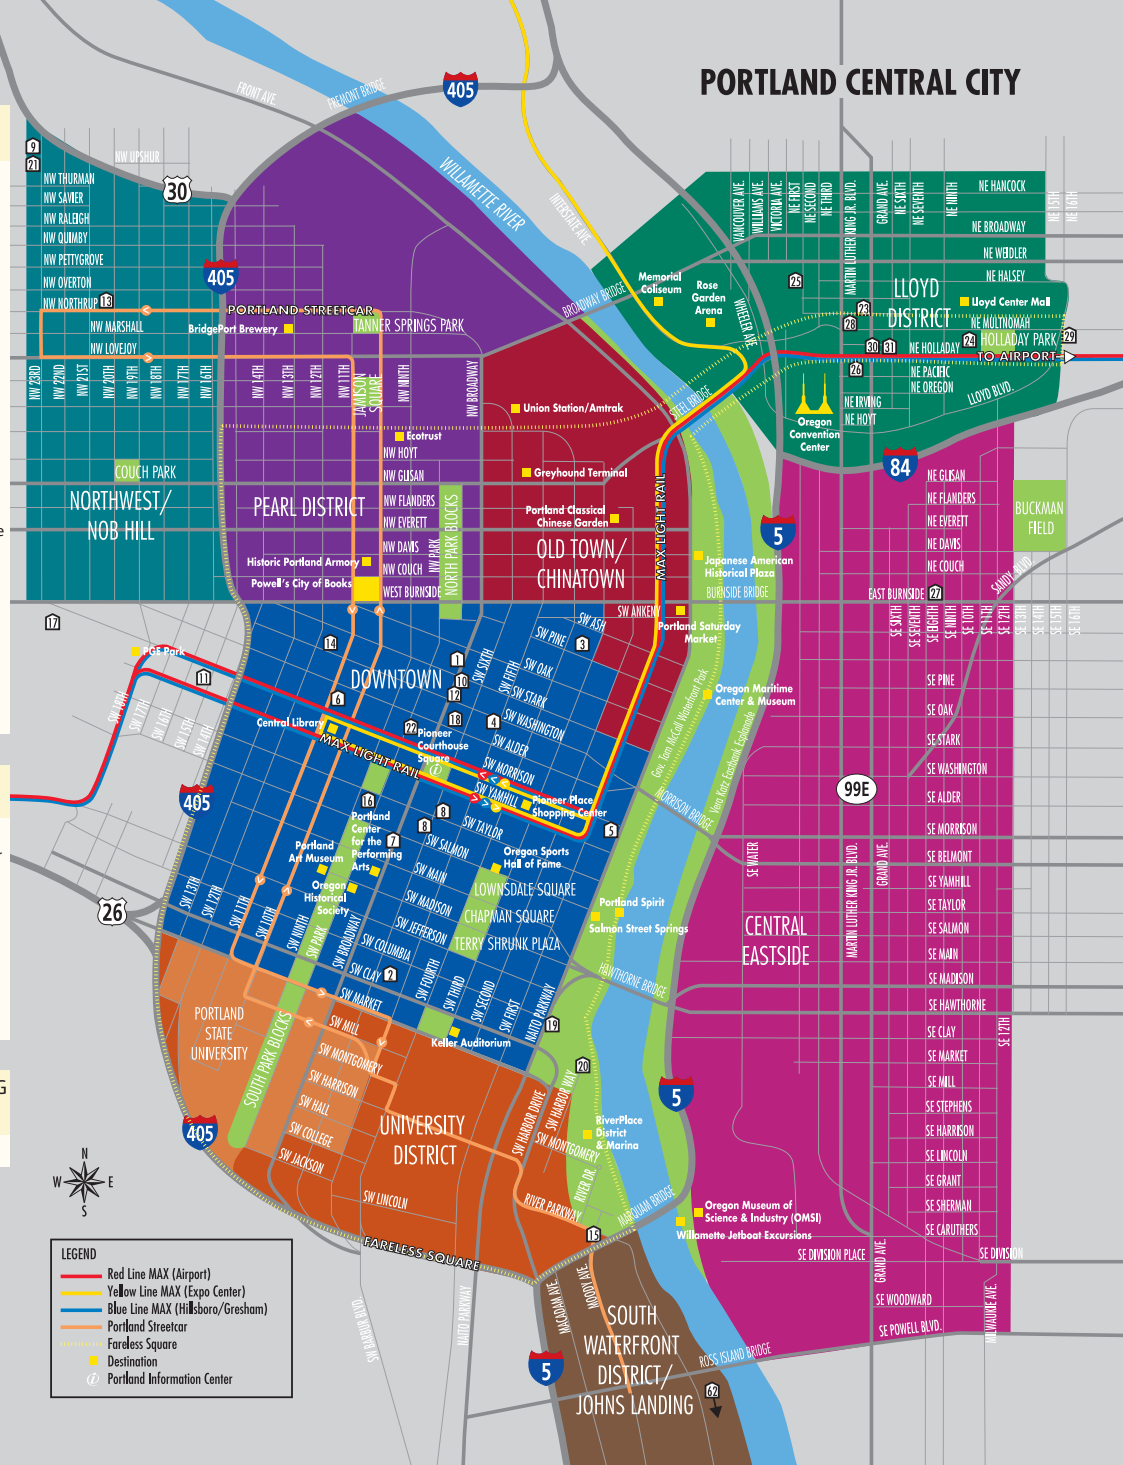

# PORTLAND CENTRAL CITY

## DOWNTOWN & NORTHWEST/NOB HILL

MAP HOTEL  
SPOT NAME

- 1 The Benson Hotel
- 2 Days Inn City Center
- 3 Embassy Suites Hotel - Portland Downtown
- 4 5th Avenue Suites Hotel
- 5 Four Points by Sheraton - Portland Downtown
- 6 The Governor Hotel
- 7 The Heathman Hotel
- 8 Hilton Portland & Executive Tower
- 9 Holiday Inn Express Hotel & Suites - Northwest Portland
- 10 Hotel Lucia
- 11 Hotel Mallory
- 12 Hotel Vintage Plaza
- 13 Inn @ Northrup Station
- 14 The Mark Spencer Hotel
- 15 Marriott Residence Inn Portland Downtown at RiverPlace
- 16 The Paramount Hotel
- 17 Park Lane Suites
- 18 Portland Marriott City Center on Broadway
- 19 Portland Marriott Downtown Waterfront
- 20 RiverPlace Hotel
- 21 Silver Cloud Inn - Portland Downtown
- 22 The Westin Portland

## LLOYD DISTRICT & CENTRAL EASTSIDE

MAP HOTEL  
SPOT NAME

- 23 Courtyard by Marriott - Lloyd Center
- 24 Doubletree Hotel & Executive Meeting Center - Lloyd Center
- 25 Holiday Inn Portland Downtown/Convention Center
- 26 Inn at the Convention Center
- 27 The Jupiter
- 28 La Quinta Inn - Convention Center
- 29 Marriott Residence Inn at Lloyd Center
- 30 Red Lion Hotel Portland - Convention Center
- 31 Shilo Inn Convention Center

## SOUTH WATERFRONT DISTRICT/JOHNS LANDING

MAP HOTEL  
SPOT NAME

- 32 Avalon Hotel & Spa

**LEGEND**

- Red Line MAX (Airport)
- Yellow Line MAX (Expo Center)
- Blue Line MAX (Hillsboro/Gresham)
- Portland Streetcar
- Fareless Square
- Destination
- Portland Information Center